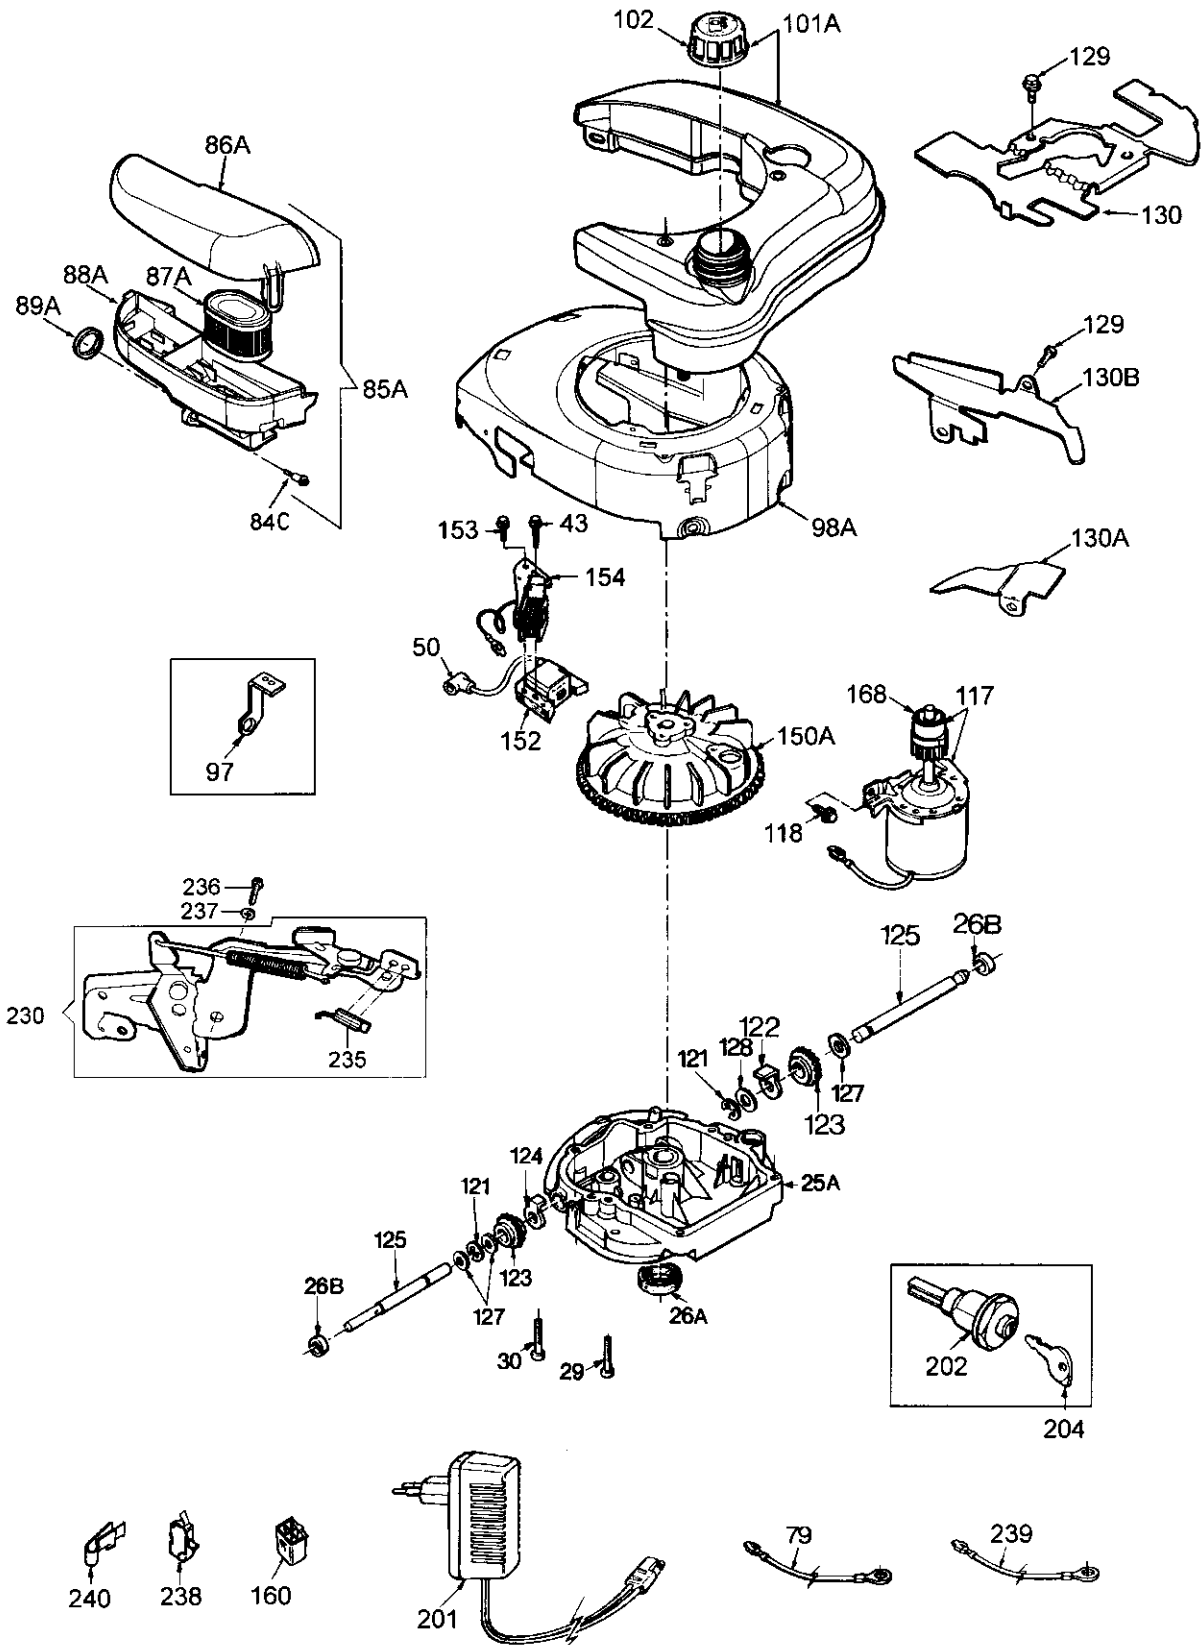

Tecumseh products made in Italy by

TECUMSEH EUROPA S.p.A.