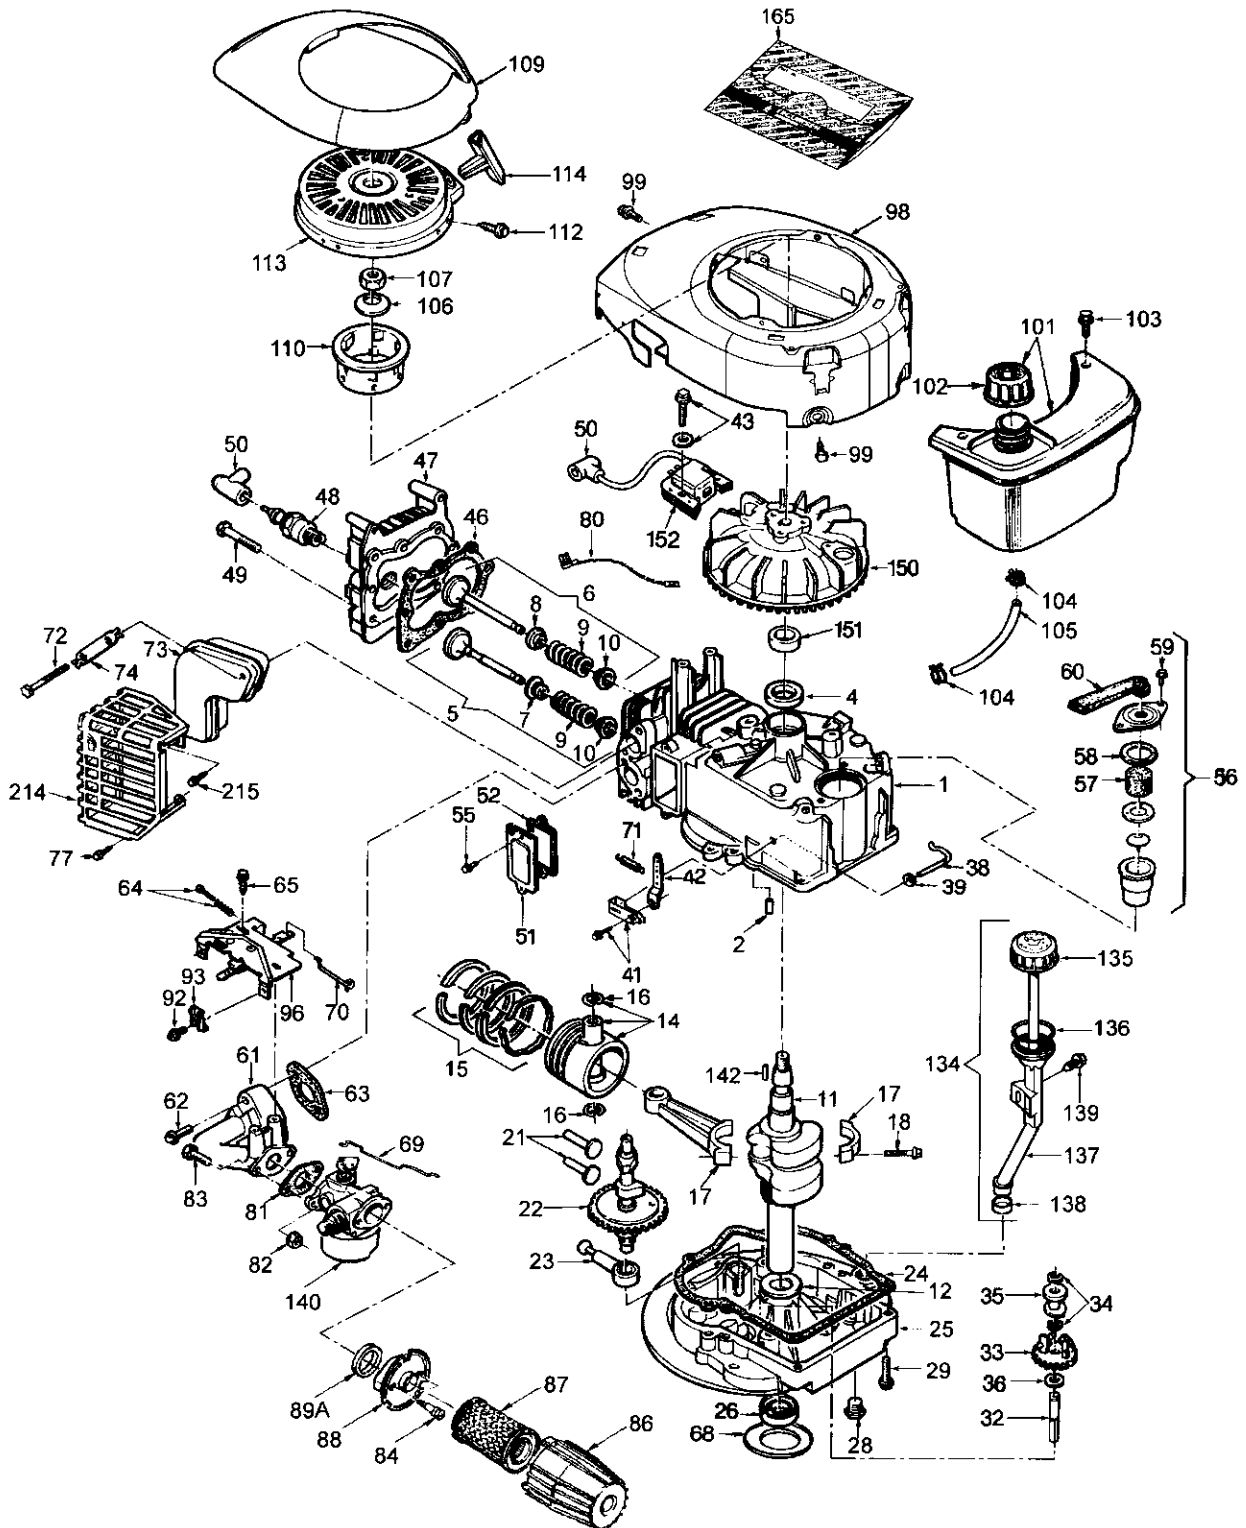

Tecumseh products made in Italy by

TECUMSEH EUROPA S.p.A.